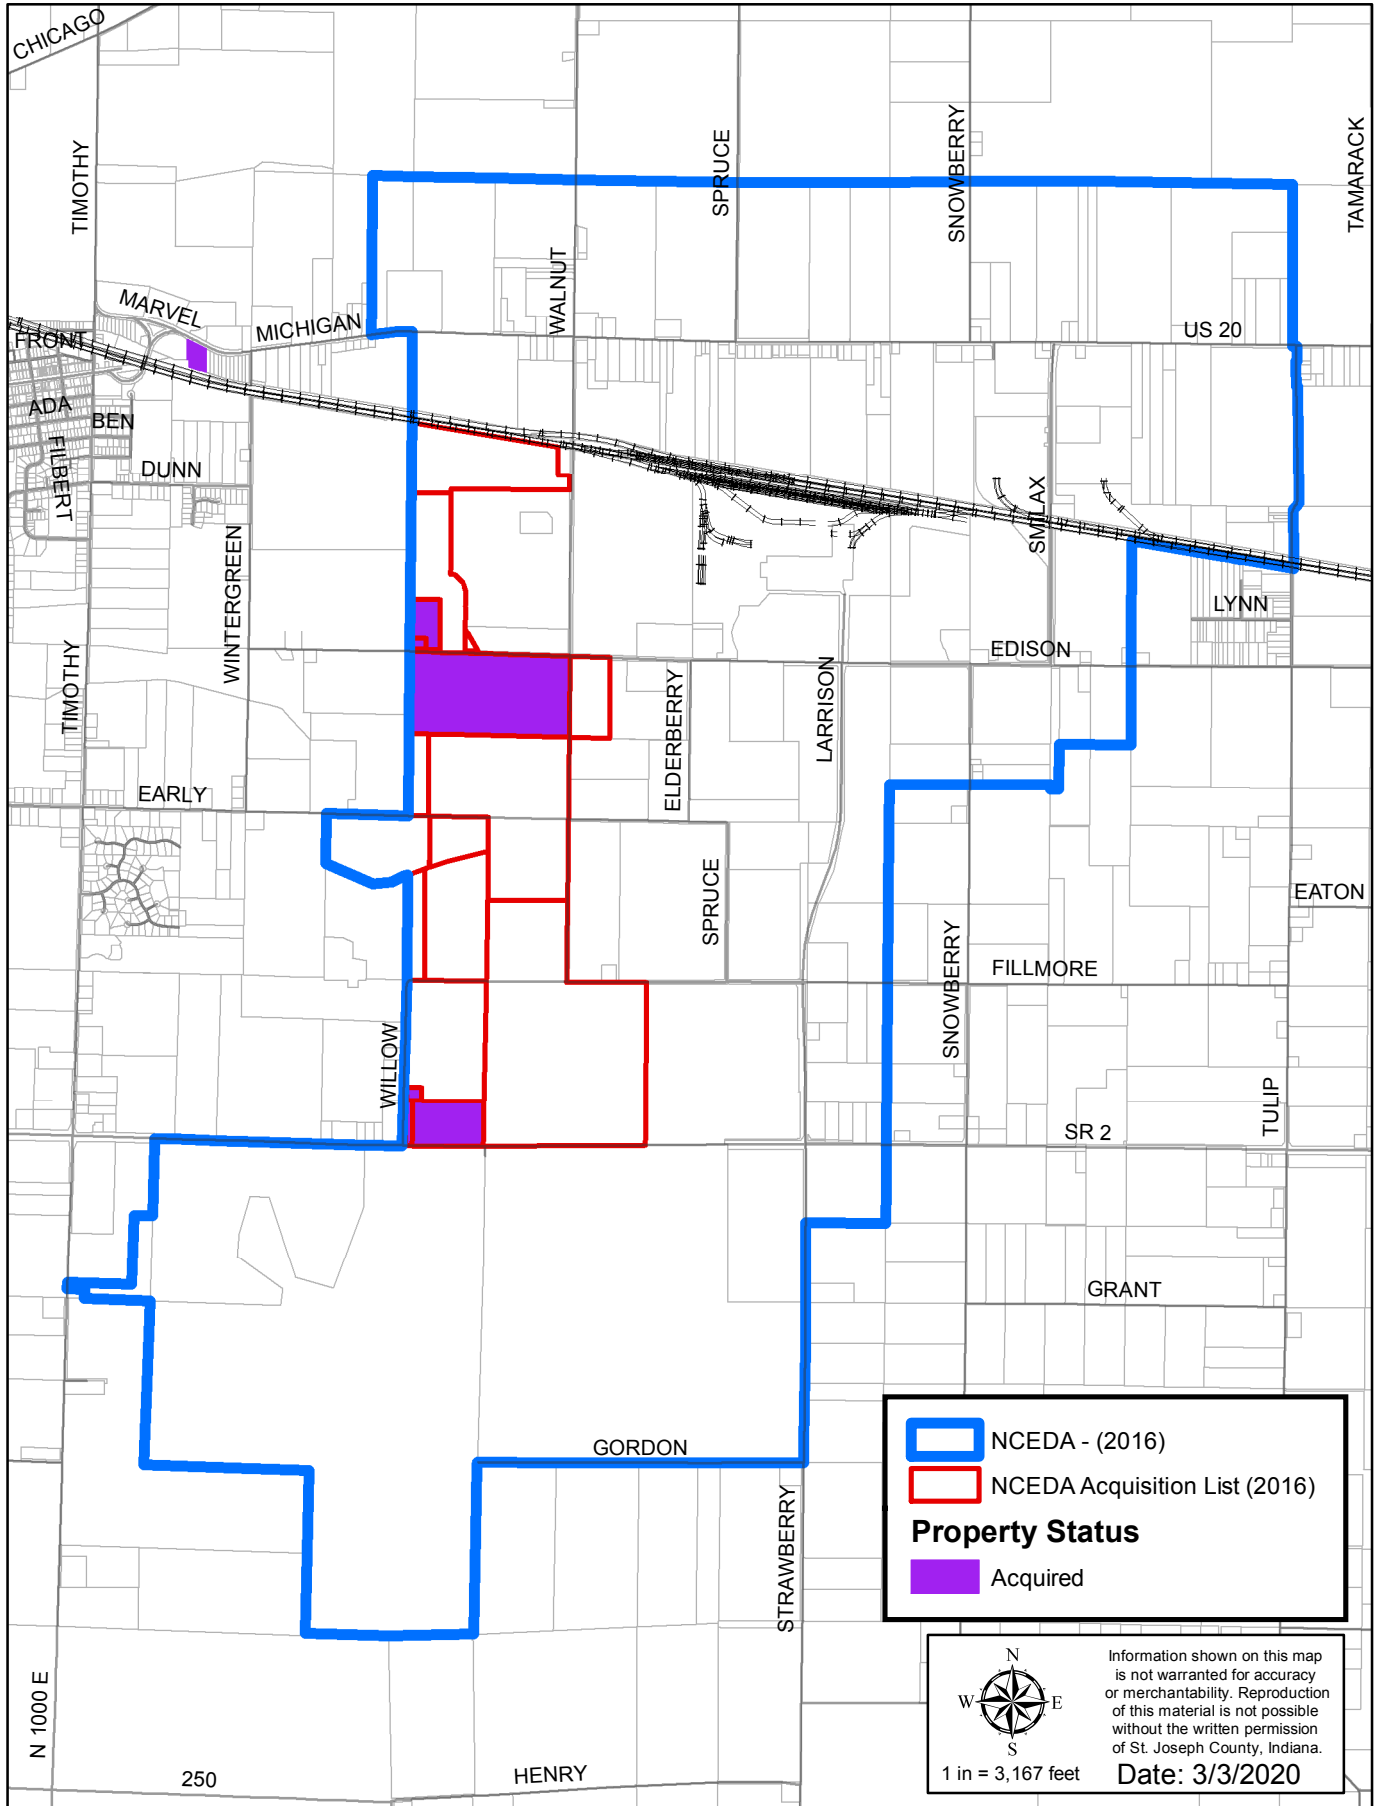

New Carlisle Economic Development Area (As of 2/21/20)

	NCEDA - (2016)
	NCEDA Acquisition List (2016)
Property Status	
	Acquired

1 in = 3,167 feet

Information shown on this map is not warranted for accuracy or merchantability. Reproduction of this material is not possible without the written permission of St. Joseph County, Indiana.
Date: 3/3/2020