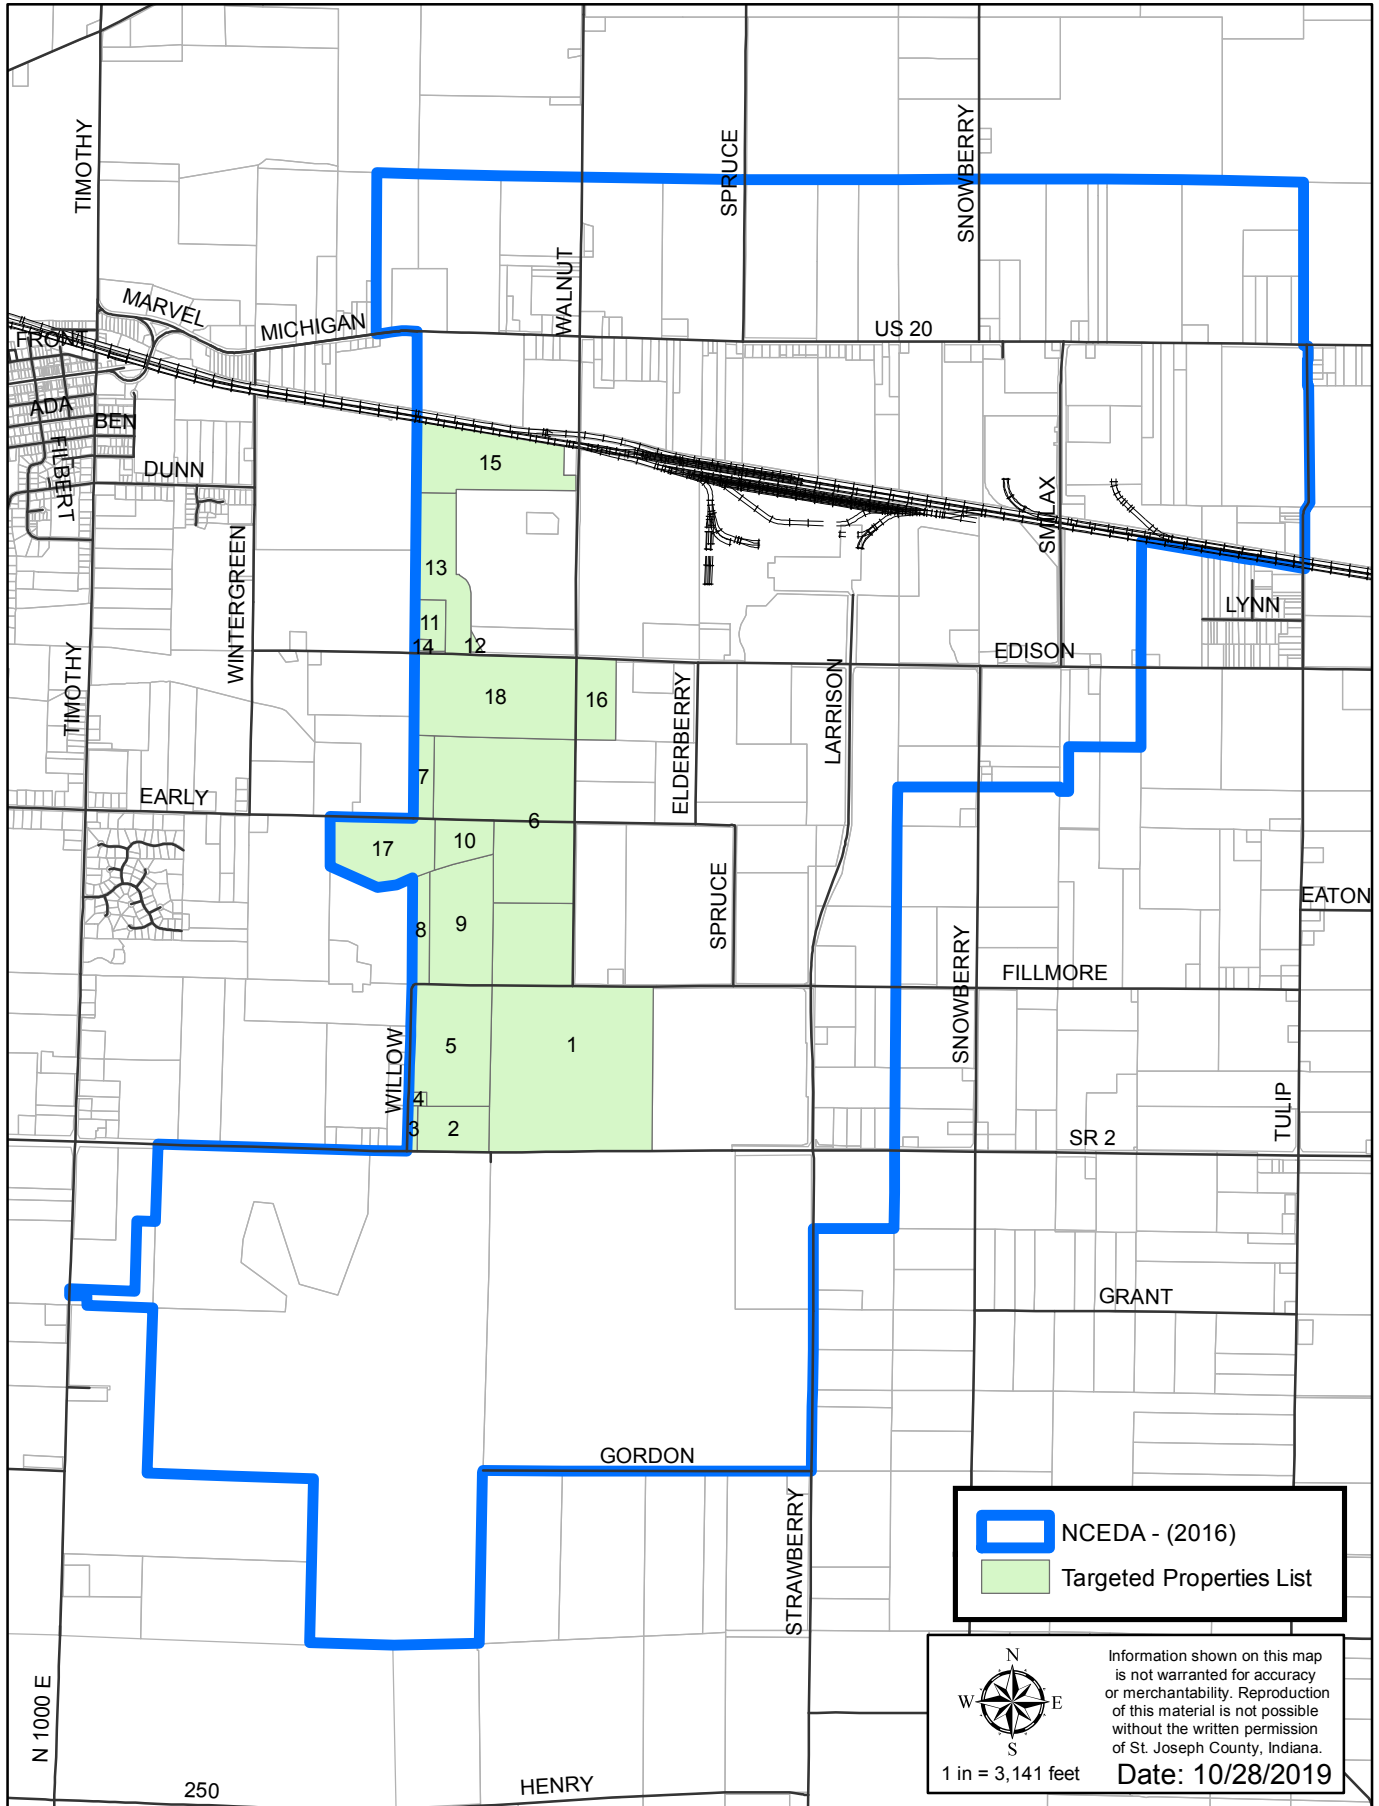

New Carlisle Economic Development Area

NCEDA - (2016)
 Targeted Properties List

 Information shown on this map is not warranted for accuracy or merchantability. Reproduction of this material is not possible without the written permission of St. Joseph County, Indiana.
 1 in = 3,141 feet Date: 10/28/2019