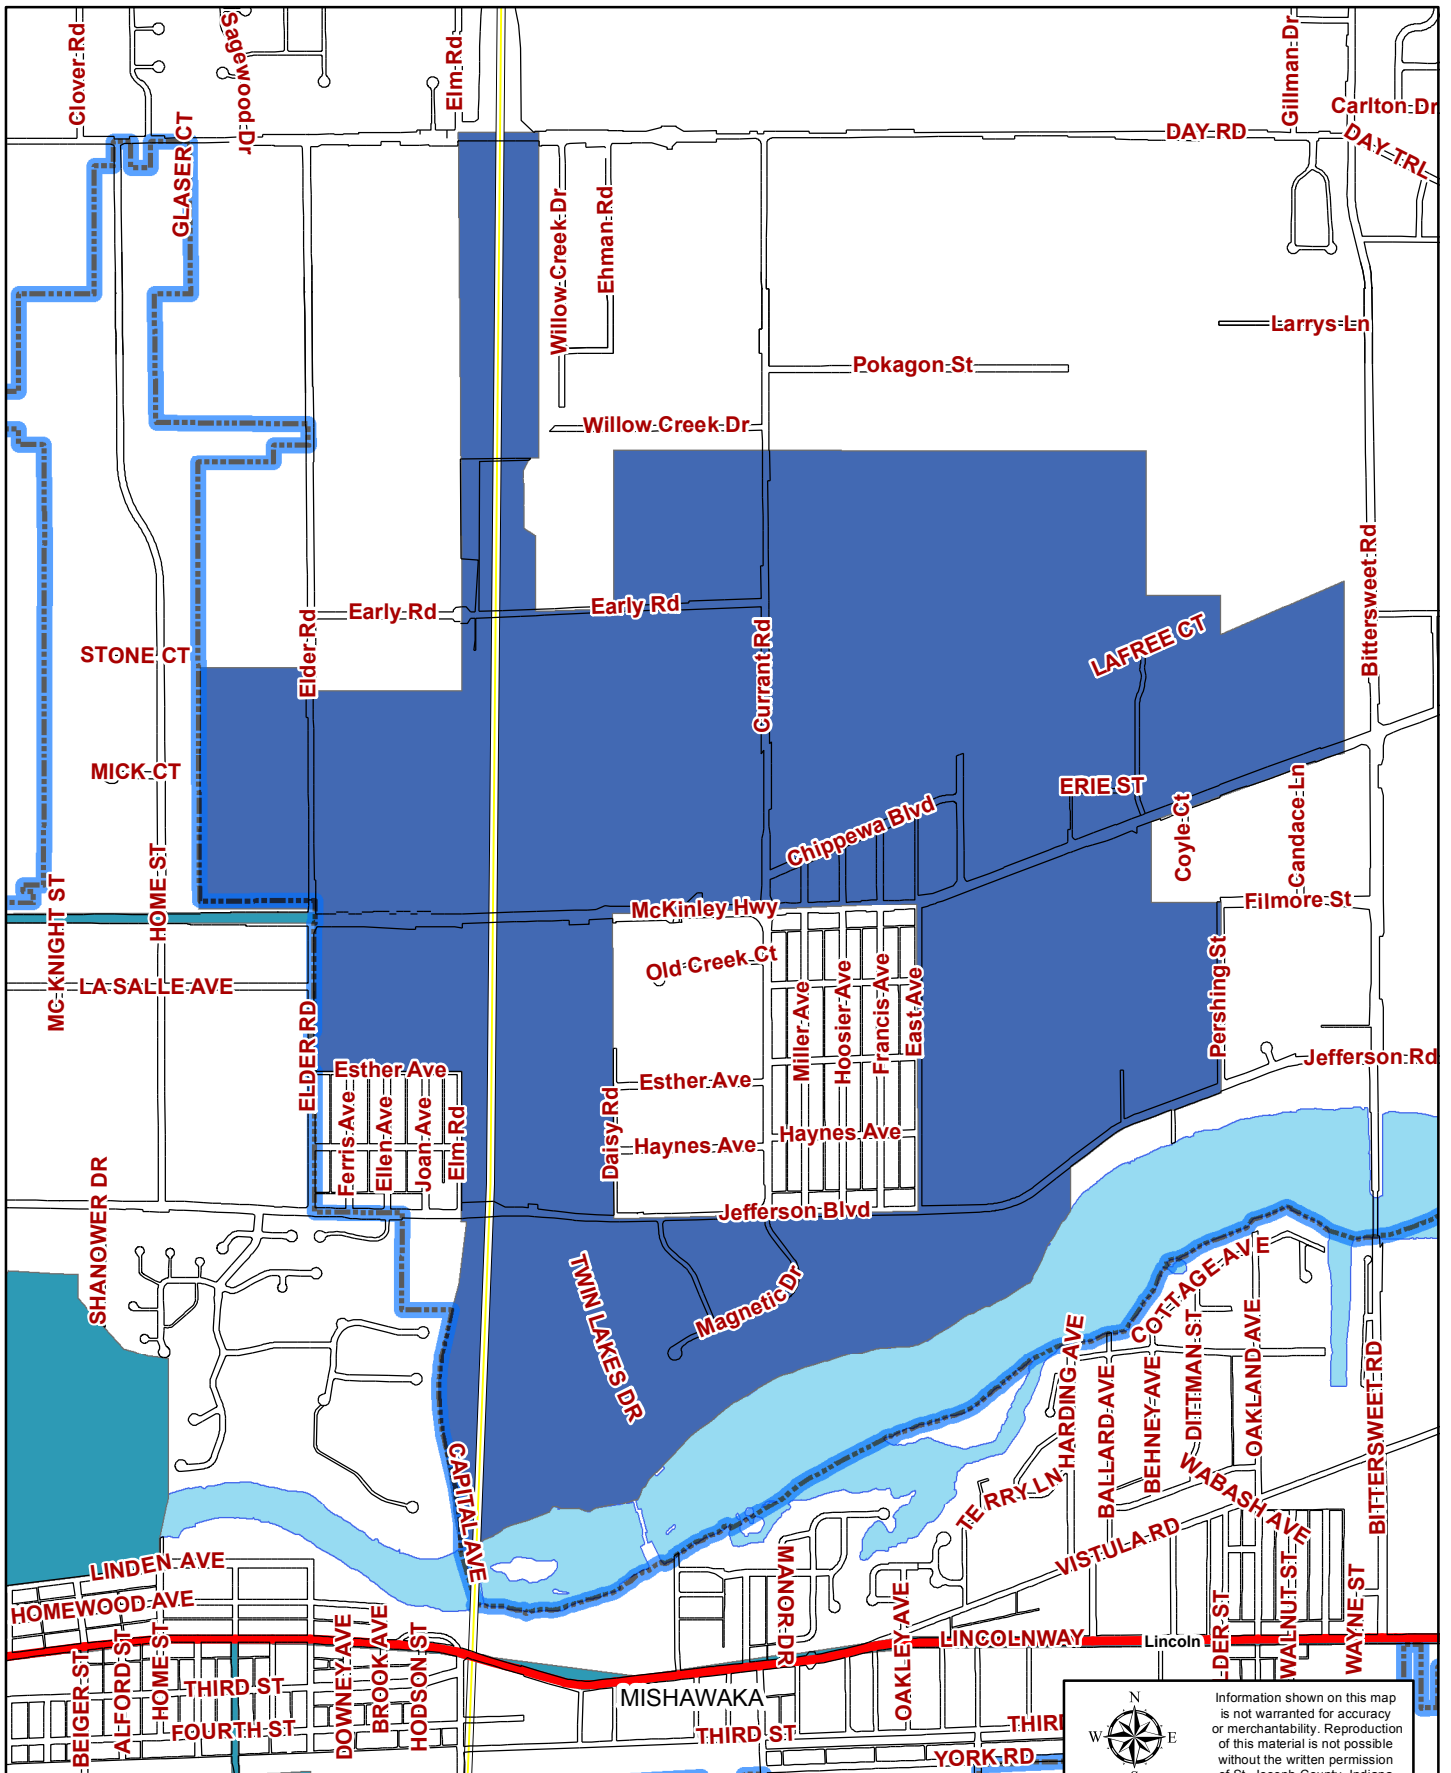

AM General Allocation Area #3

Information shown on this map is not warranted for accuracy or merchantability. Reproduction of this material is not possible without the written permission of St. Joseph County, Indiana.

1 in = 1,667 feet Date: 4/15/2016