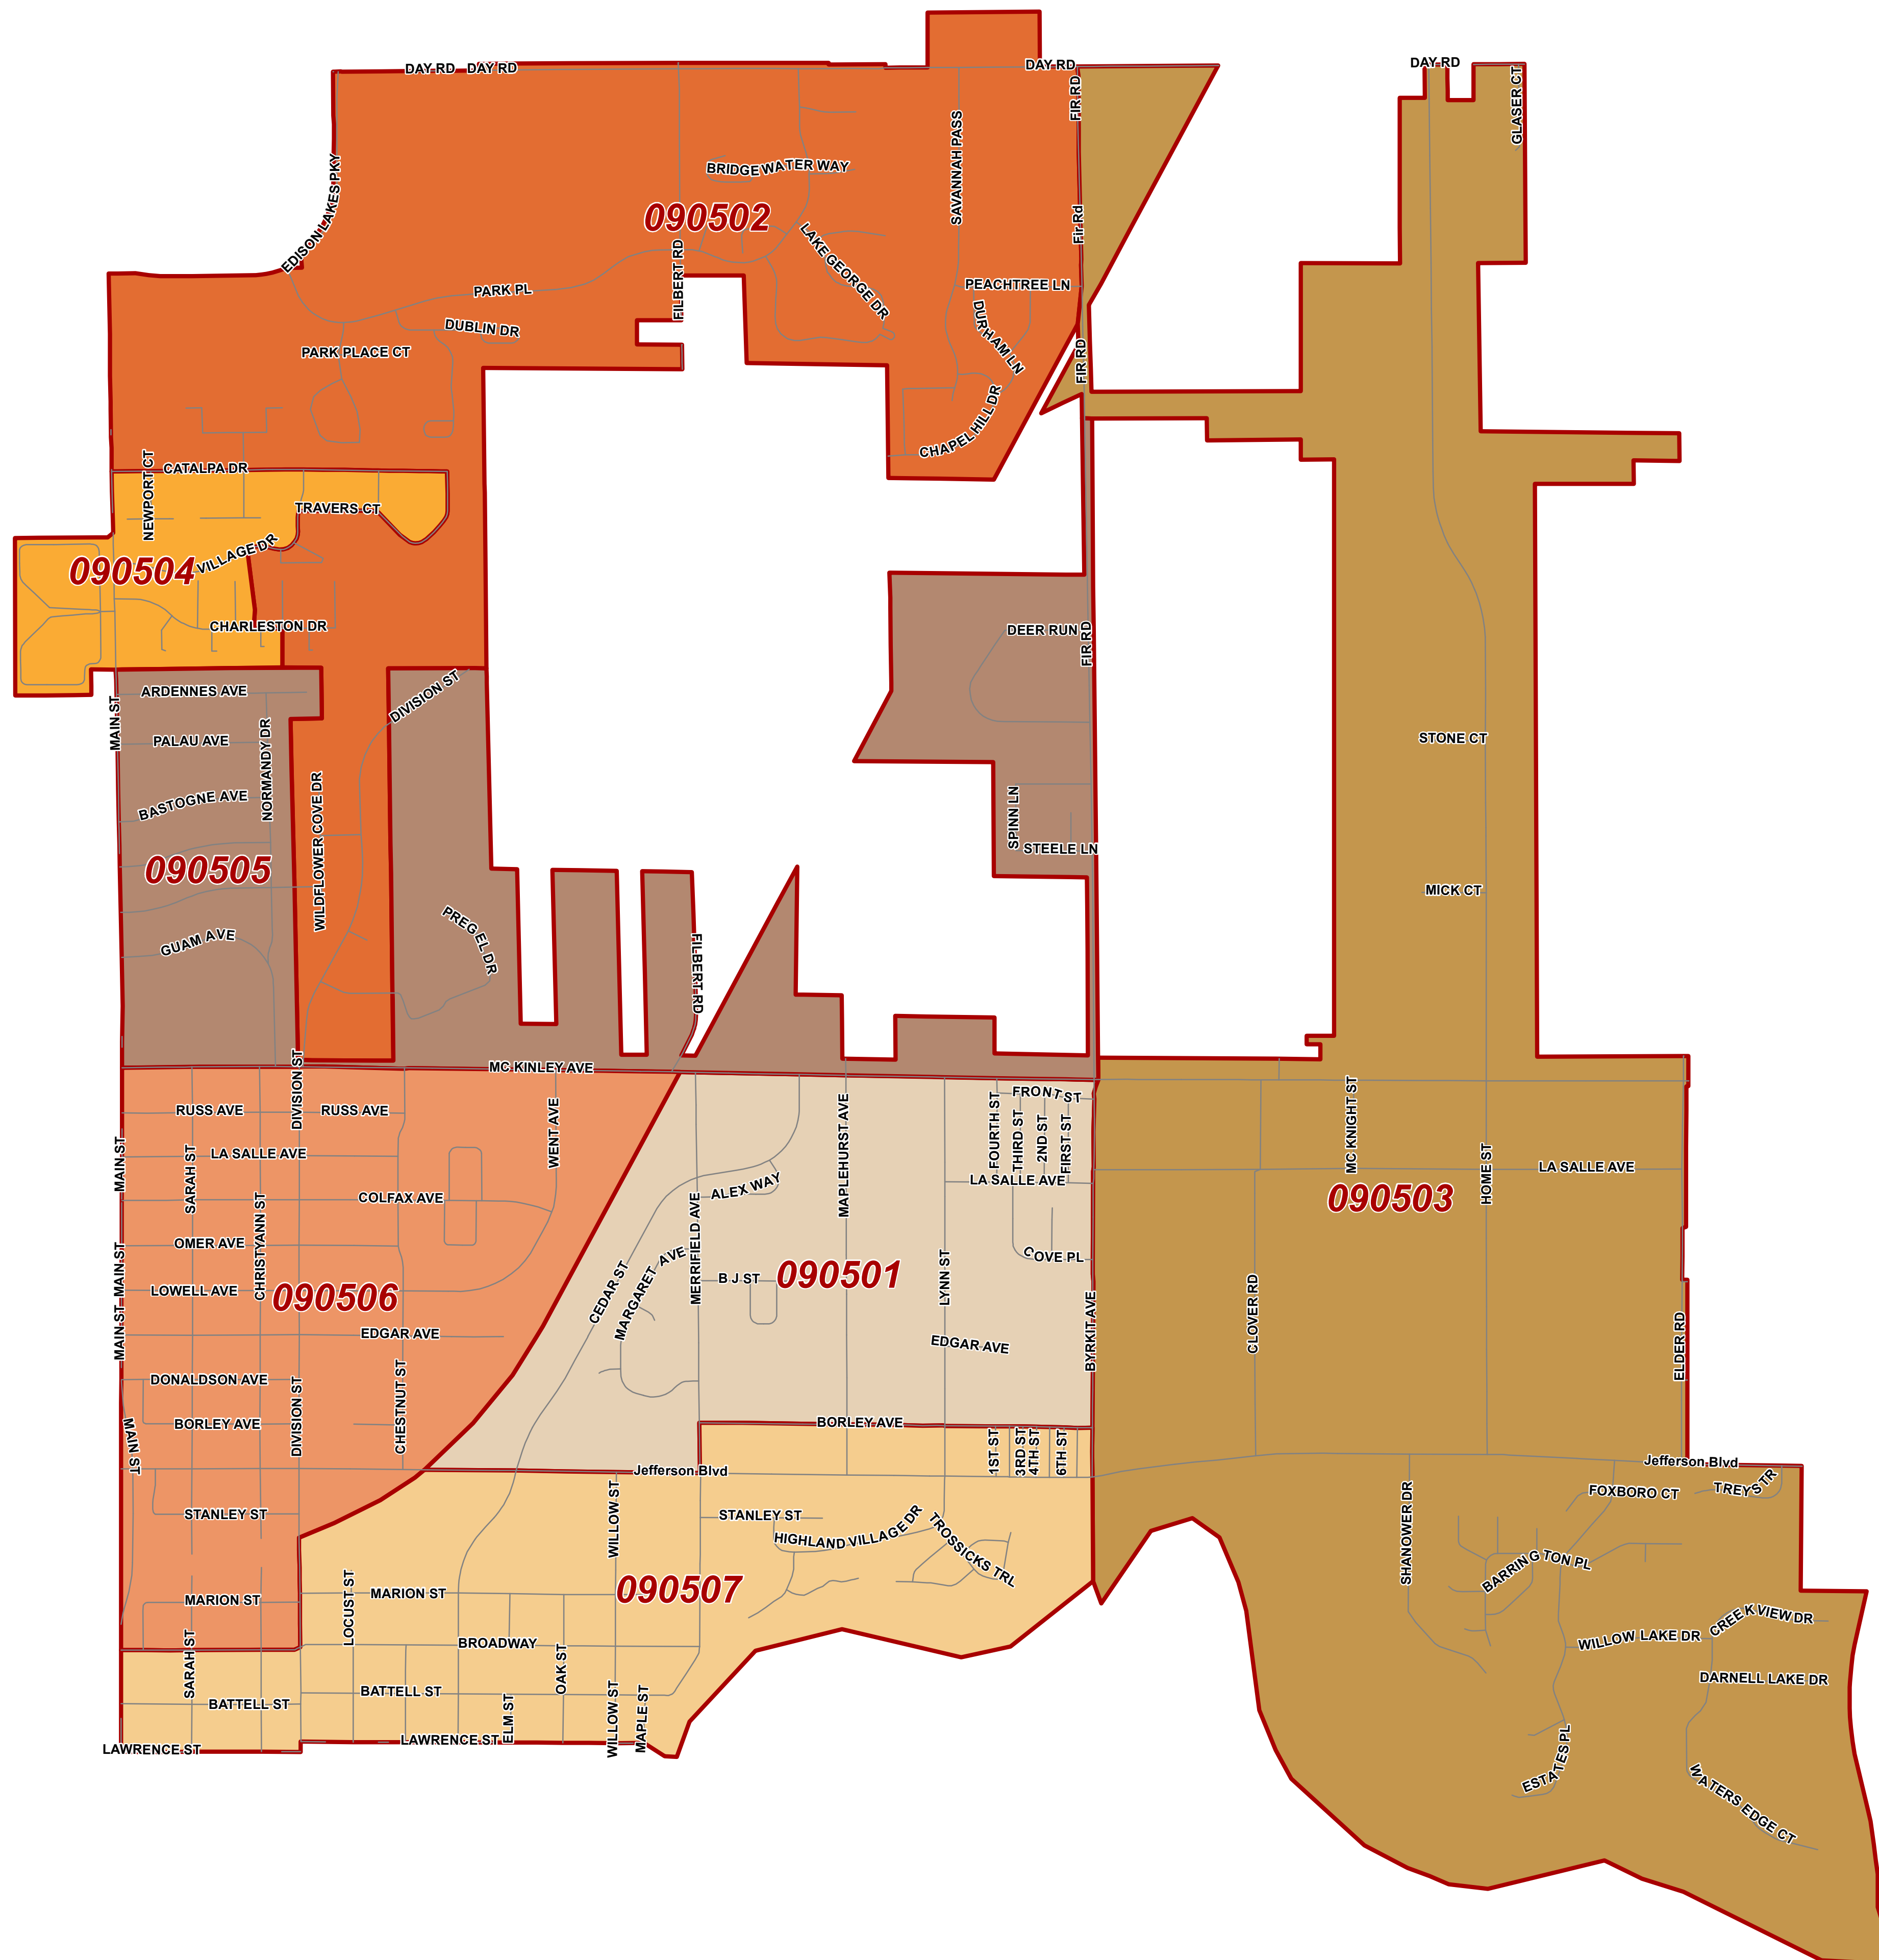

2016 Mishawaka District Basemap

Legend

mish_streets_0905

Date Printed: February 4, 2016
Prepared By: St. Joseph County GIS
227 W. Jefferson Blvd. Room 1120
South Bend, Indiana 46601
Phone: (574) 245-6583

District 5