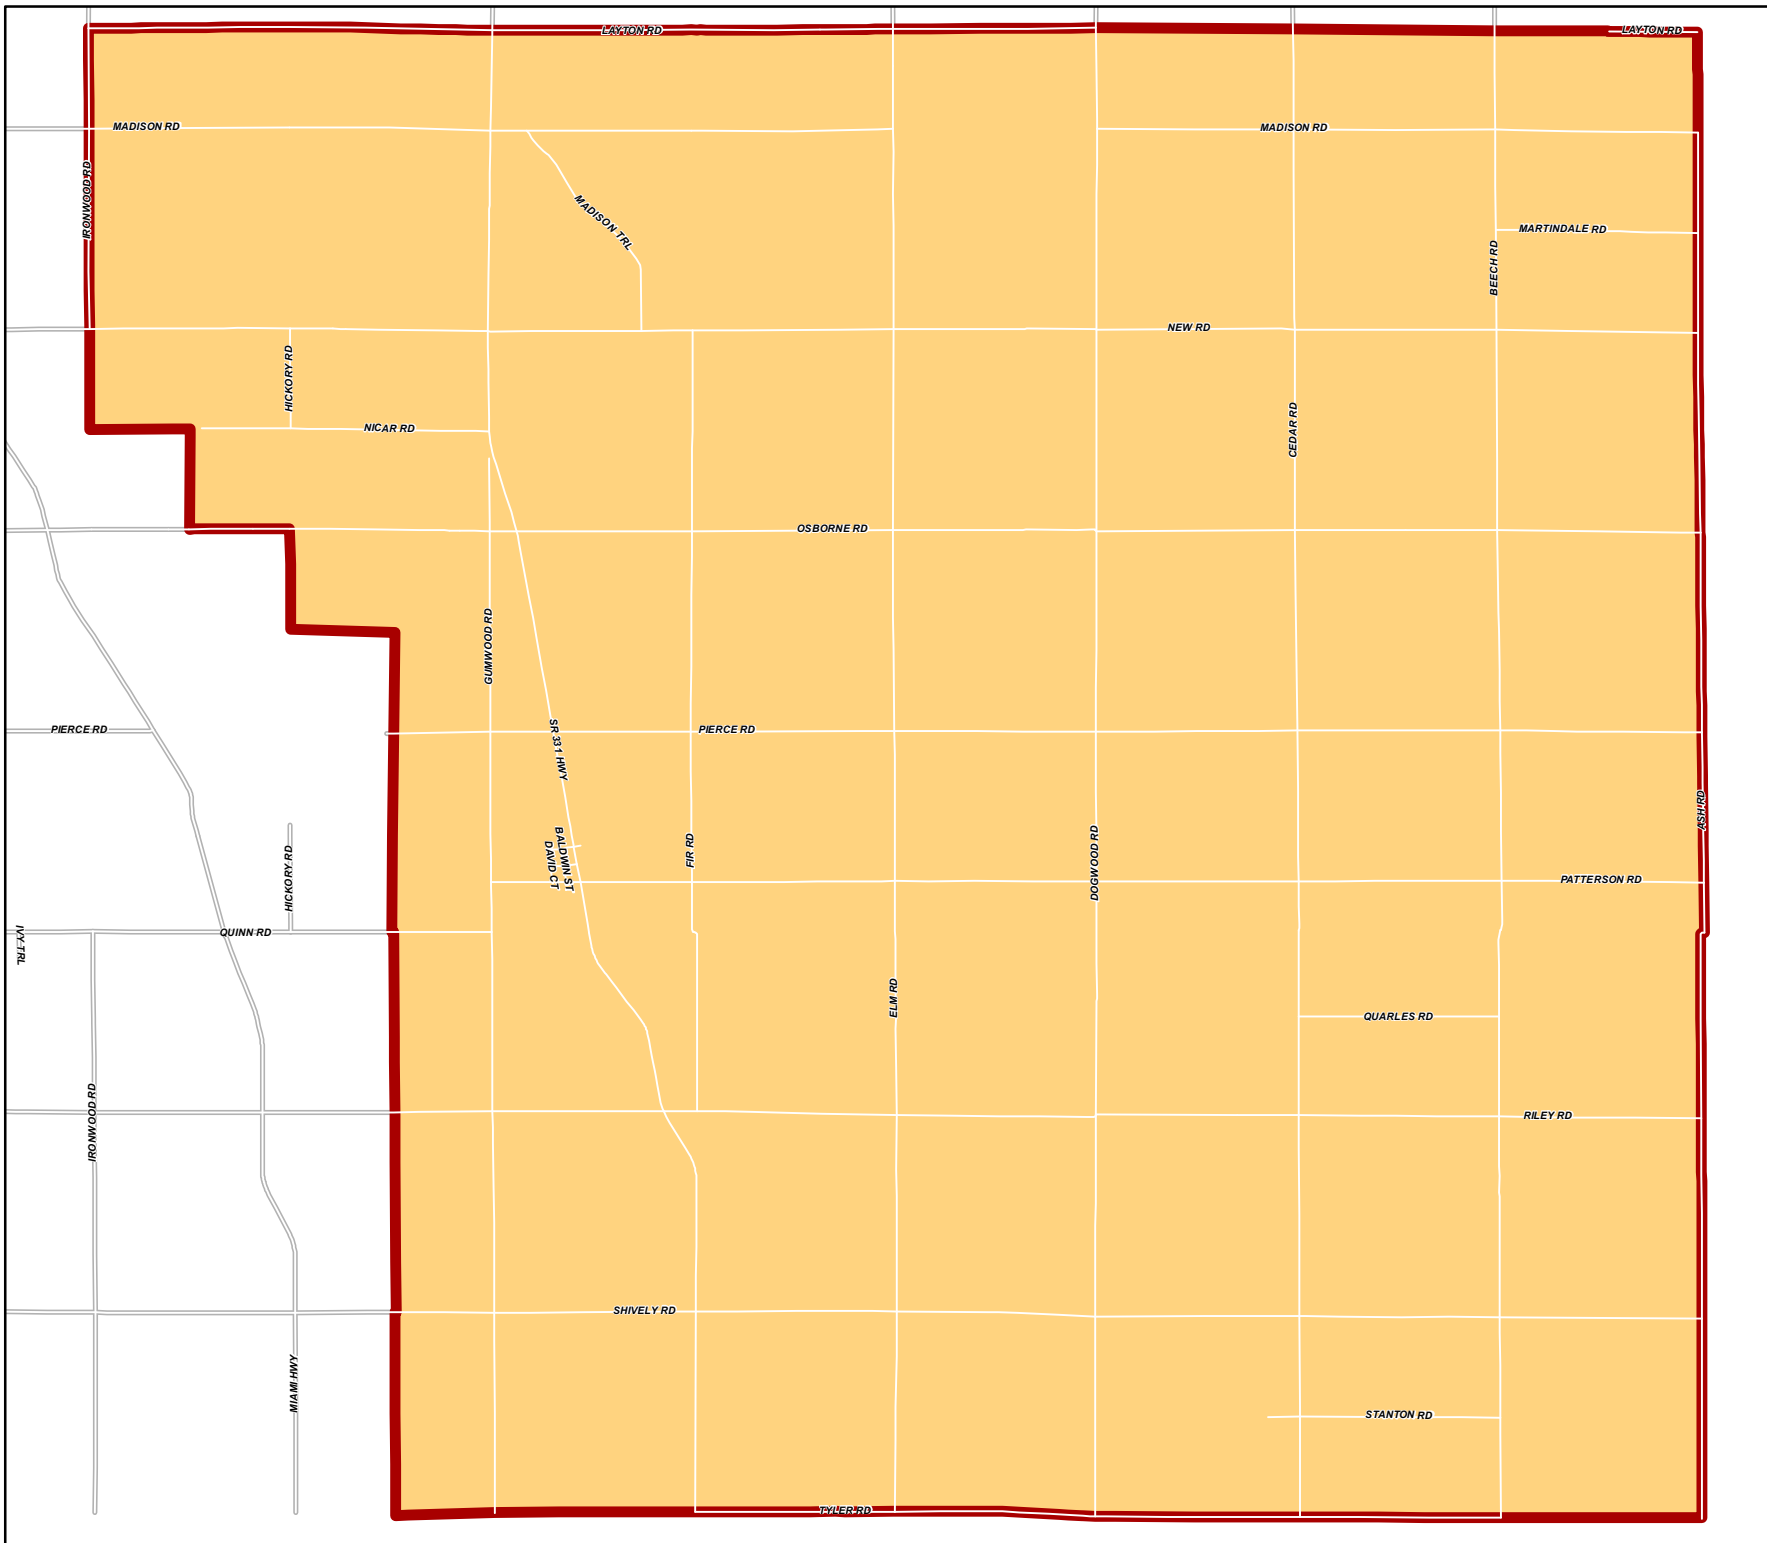

Madison Township St Joseph County Basemap

ST. JOSEPH COUNTY
ESTABLISHED 1820