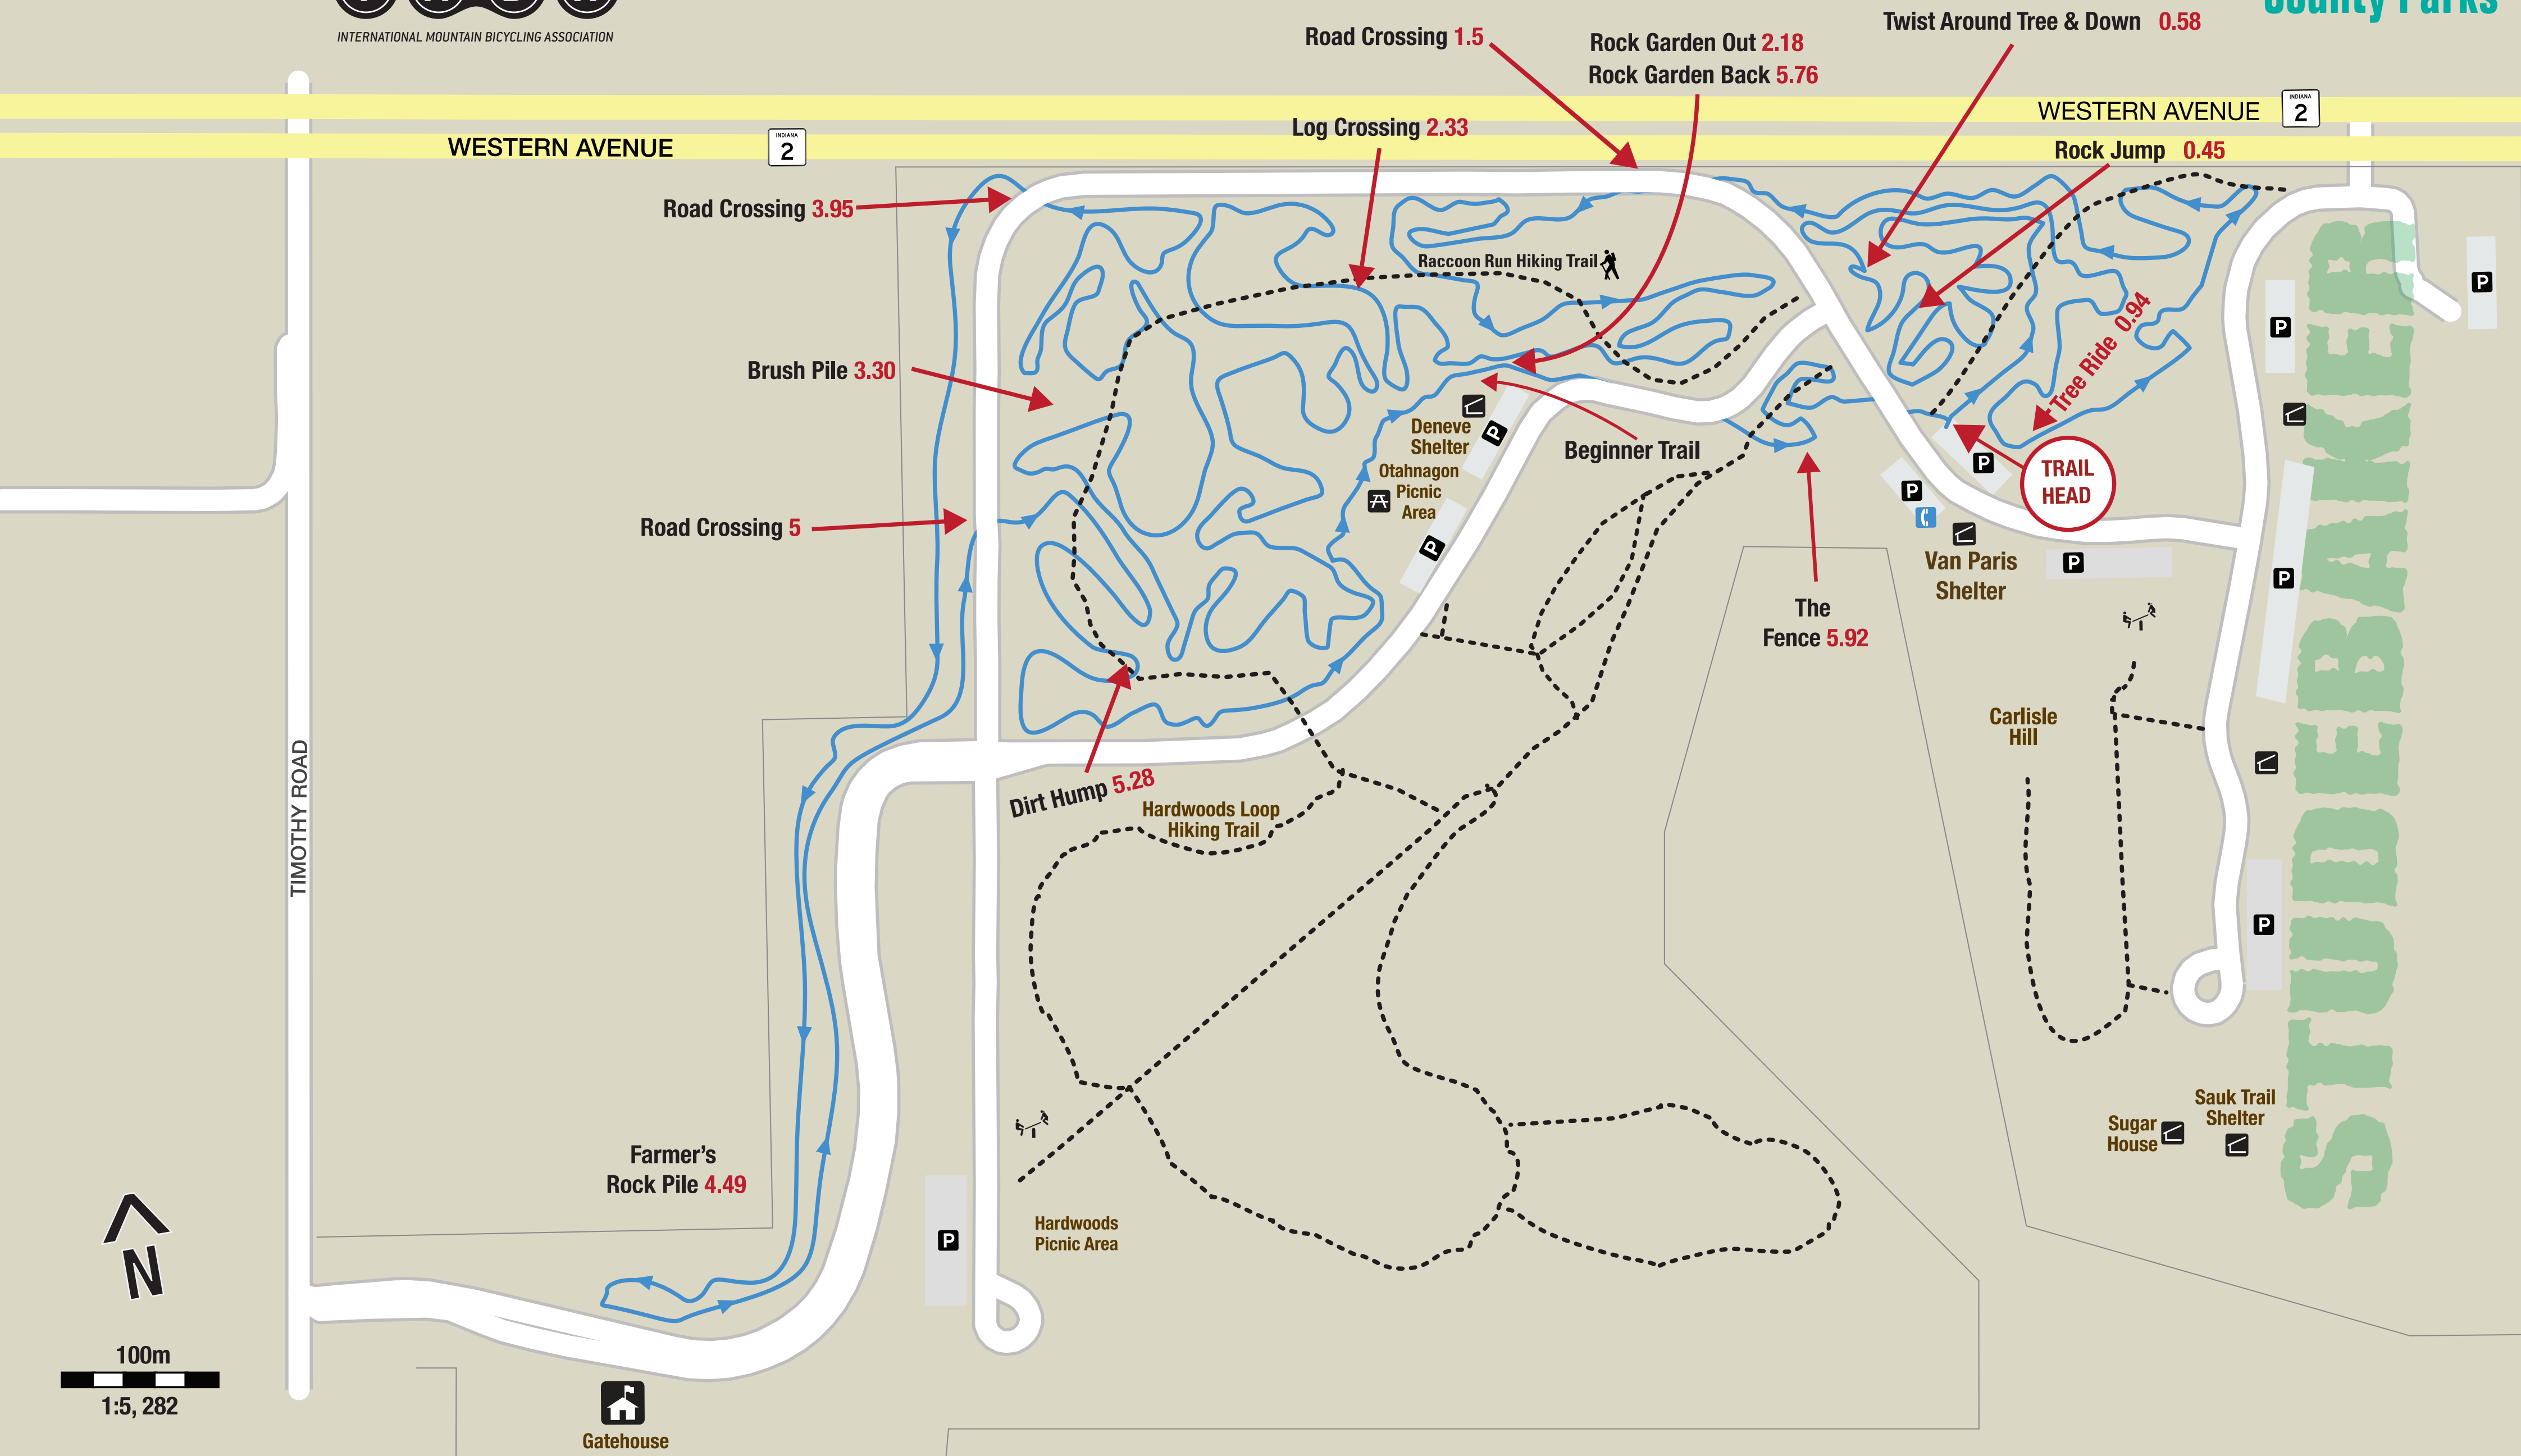

Northern Indiana Mountain Bike Association

Bendix Woods County Park

32132 State Road 2
New Carlisle, Indiana 46552
(574) 654-3155

TIMOTHY ROAD

WESTERN AVENUE

WESTERN AVENUE

100m
1:5, 282

Gatehouse

Mountain Bike Trail ——— Hiking Trail - - - - -

www.nimba-bike.org

STUDEBAKER